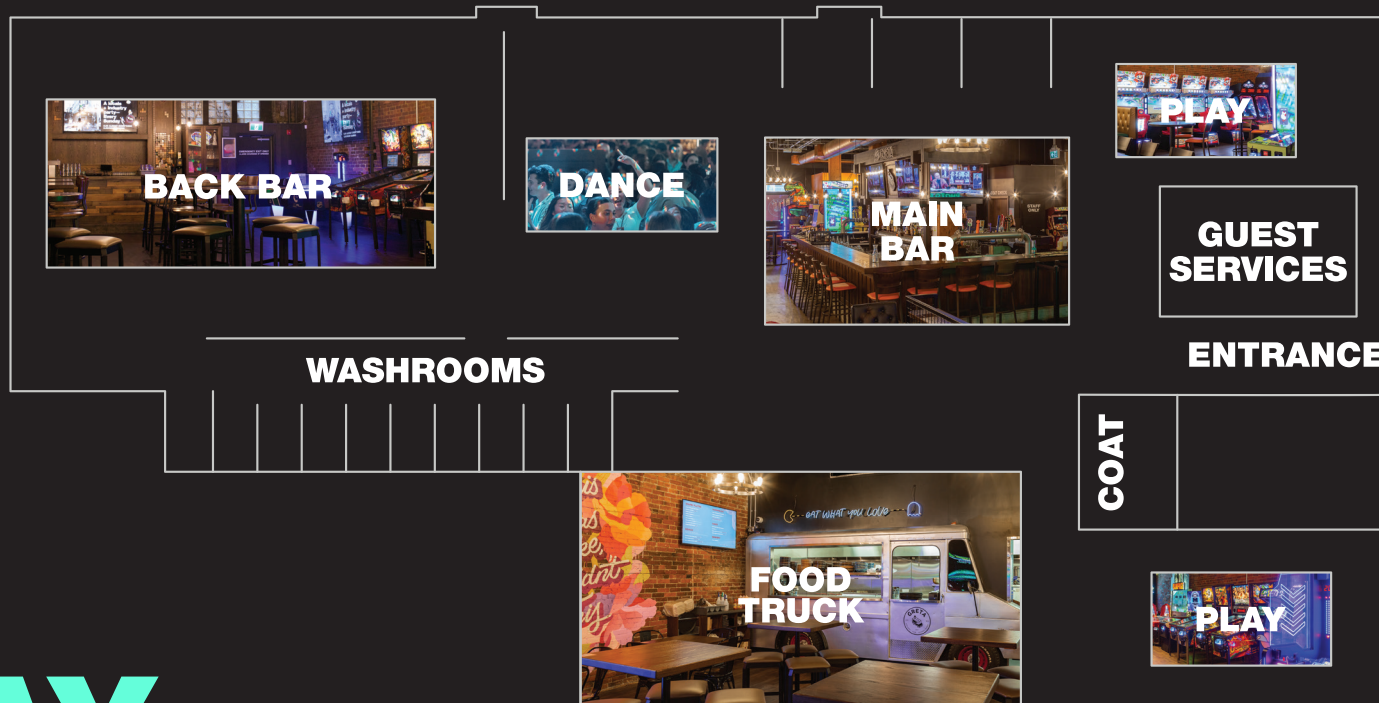

# ROOM TO PLAY.

**CUSTOMIZE OUR VENUE TO FIT YOUR NEEDS.**

**PRIVATE & SEMI-PRIVATE OPTIONS AVAILABLE.**

Tell us which team you're cheering for and we can help you customize the space and your food and drink menu to match. Minimum spend required. Book a tour and pick the perfect location for your group!

**AREAS CAN BE BOOKED INDIVIDUALLY OR TOGETHER BASED ON YOUR GUEST COUNT.**

**BOOTH** 16-20 PEOPLE PER POD

**FOOD TRUCK AREA** 24 PEOPLE

**DANCE FLOOR** 24 PEOPLE

**BACK BAR** 56 SEATED (100 STANDING)

**BOOTHS** 16-20 PEOPLE PER POD