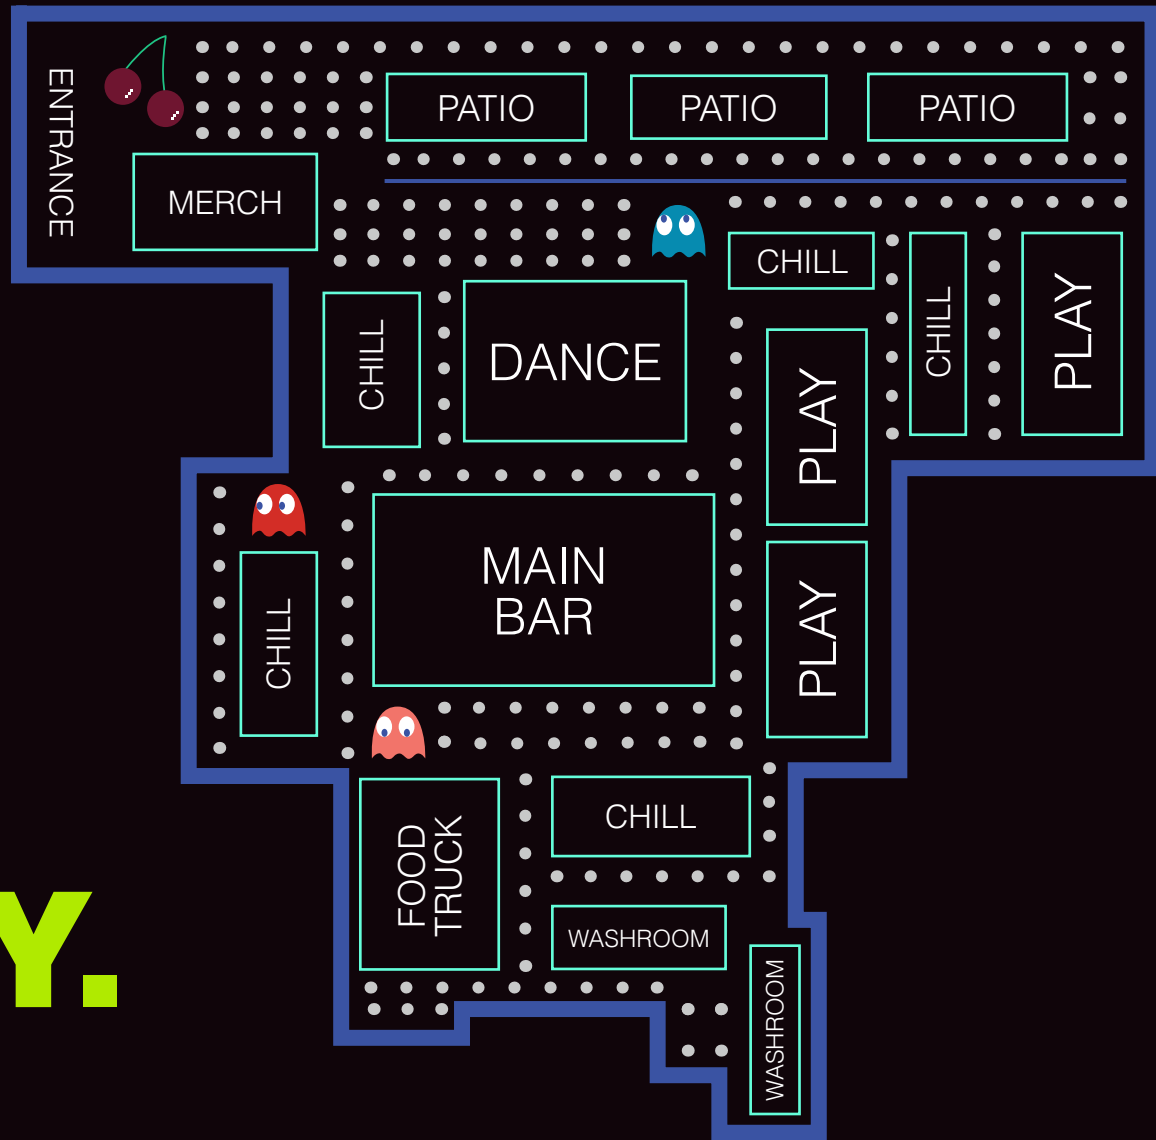

GRETA

ARCADE • BAR • STREET FOOD*

MATCH SCHEDULE

JULY

				1 8:00 AM TBD vs TBD 12:00 PM TBD vs TBD 4:00 PM TBD vs TBD	2 11:00 AM TBD vs TBD 3:00 PM TBD vs TBD 7:00 PM TBD vs TBD	3 2:00 PM TBD vs TBD 5:30 PM TBD vs TBD	4 9:00 AM TBD vs TBD 1:00 PM TBD vs TBD
5 12:00 PM TBD vs TBD 4:00 PM TBD vs TBD	6	7 9:00 AM TBD vs TBD 12:00 PM TBD vs TBD	8	9 QUARTER-FINALS 12:00 PM TBD vs TBD	10 QUARTER-FINALS 11:00 AM TBD vs TBD	11 QUARTER-FINALS 1:00 PM TBD vs TBD 5:00 PM TBD vs TBD	
12	13	14 SEMI-FINALS 11:00 AM TBD vs TBD	15 SEMI-FINALS 11:00 AM TBD vs TBD	16	17	18 THIRD PLACE PLAY-OFF 1:00 PM TBD vs TBD	
19 FINAL 11:00 AM TBD vs TBD	<p>GRETA Edmonton will stream the following games* based on regular opening hours. For a \$2,000/ hr minimum spend, GRETA YEG can open early for the game of your choice. Inquire with your booking manager for more details.</p> <p><i>*Games scheduled before opening hours (and listed as TBD) are subject to Canada and Argentina team advancement in the tournament.</i></p>						

GRETA
ARCADE • BAR • STREET FOOD*

ROOM TO PLAY.

CUSTOMIZE OUR VENUE TO FIT YOUR NEEDS.

Private & semi-private options available.

MATCHDAY EATS

BYOB BUILD YOUR OWN BUFFET

Minimum of 20 people. Specialty plates to accommodate dietary restrictions available upon request. Prices subject to market value changes. Prices are per person.

LEVEL 1: CHOOSE 3 APPETIZERS + 1 SHAREABLE + DESSERT \$18 PP

LEVEL 2: CHOOSE 3 APPETIZERS + 2 SHAREABLES + DESSERT \$27 PP

LEVEL 3: CHOOSE 3 APPETIZERS + 4 SHAREABLES + DESSERT \$40 PP

APPETIZER

PIZZA TAQUITOS
STREET NUGGETS
DILL FRIES **VG + GF**
NACHOS **VG**
BBQ BOWL **GF + VG**
CARAMELIZED BRUSSELS SPROUTS
BIG MAC POUTINE
ROASTED VEGETABLE SALAD **VG**
EAST COAST CHIP TRUCK FRIES **V**